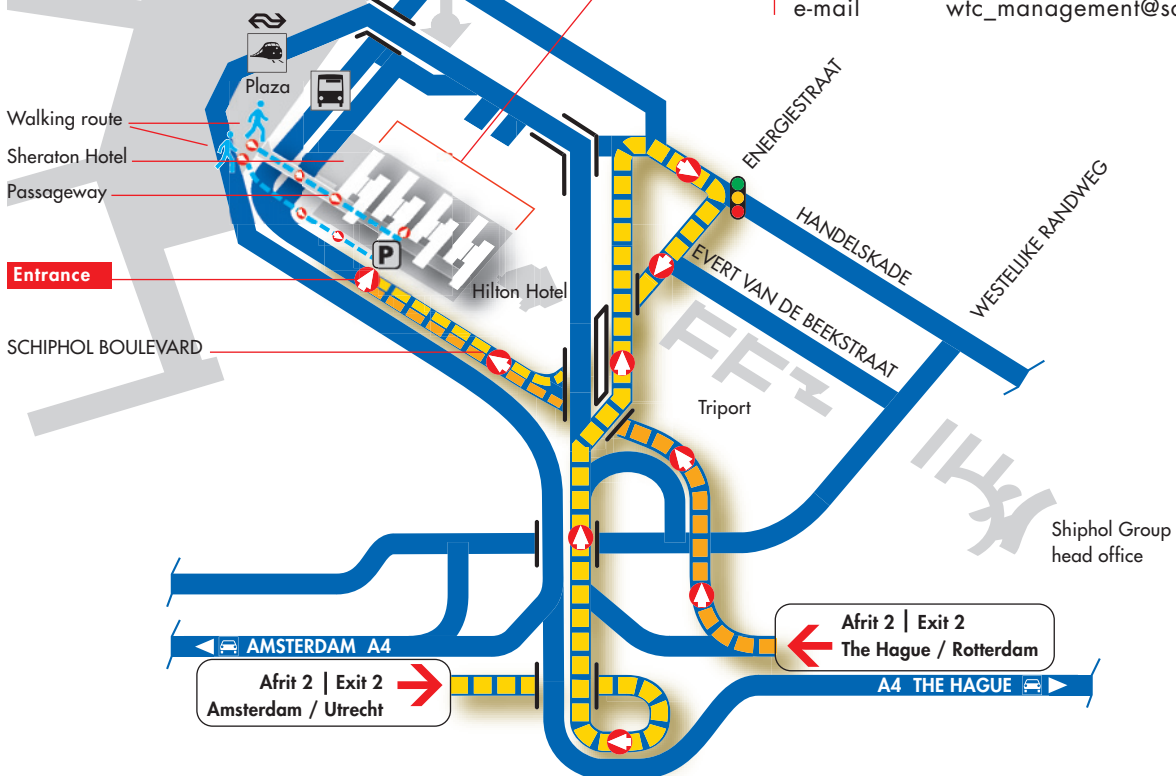

# Route description...

## ...from The Hague/Rotterdam and Amsterdam/Utrecht

### From Amsterdam/Utrecht:

- Driving on motorway A4, follow exit 2 - Schiphol
- Turn right at the end of this exit
- Turn right again after the traffic lights
- Turn right again at the end of this road
- This is Schiphol Boulevard
- You can park your car in the parking of WTC Schiphol Airport

### From The Hague/Rotterdam

- Driving on motorway A4, follow exit 2 - Schiphol
- Drive straight on at the traffic lights
- This is Schiphol Boulevard
- You can park your car in the parking of WTC Schiphol Airport